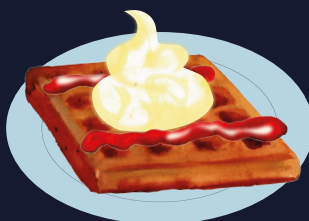

# MENU

Dear Guest

Waffles, pancakes and other sweets, as well as drinks, must be ordered inside. Old-fashioned ice cream and soft ice cream can be ordered at our ice cream stands.

*Belgian waffle with whipped cream and jam and 1 cup of filter coffee*

## Heart-shaped Waffle

- With powdered sugar and jam ...50 kr.
- With whipped cream and jam ....55 kr.
- With soft ice cream. ....55 kr.
- + Add chocolate sauce or jam ..... +5 kr.